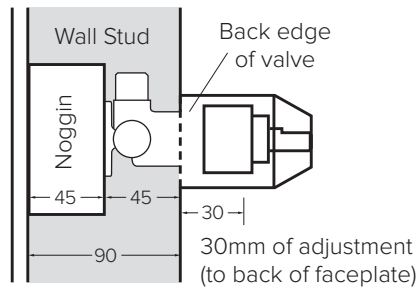

GUN  
METAL:  
44285.29

BLACK:  
44285.13

BRUSHED  
BRASS:  
44285.07

**30MM  
ADJUSTMENT RANGE**

The Mains Pressure shower mixer features a 30mm adjustment range allowing for different installation requirements and thickness of wall/cladding materials.

**OPTIONAL 13MM  
EXTENSION KIT**

43mm of adjustment (to the back of faceplate) can be achieved using the 13mm extension kit. Code: **43472.00**

**Note:** Compatible with 40mm Mains Pressure Valve only