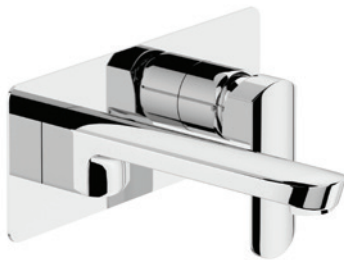

# ION

---

With flat profiling of the lever and spout combined with sleek lines and stylishly good looks, the Ion tapware collection from Elementi is a superior product in both looks and performance.

Ion Extended Height Basin Mixer  
Finish: Brushed Brass

Ion Extended Height Basin Mixer  
Finish: Brushed Brass

## ION EXTENDED HEIGHT BASIN MIXER

INCLUDES SQUARE & ROUND BASE RINGS  
25MM CARTRIDGE  
LOW/UNEQUAL PRESSURE:  
WELS 6 STAR 4 L/MIN  
MAINS PRESSURE:  
WELS 4 STAR 7.5 L/MIN

CHROME:  
44252.02

BRUSHED NICKEL:  
44252.04

## ION WALL MOUNTED BASIN/BATH MIXER

35MM CARTRIDGE  
MAINS PRESSURE:  
BASIN - WELS 4 STAR 7.5 L/MIN  
BATH - WELS 0 STAR 17L/MIN

CHROME:  
44256.02

BRUSHED NICKEL:  
44256.04

GUN METAL:  
44256.29

BLACK:  
44256.13