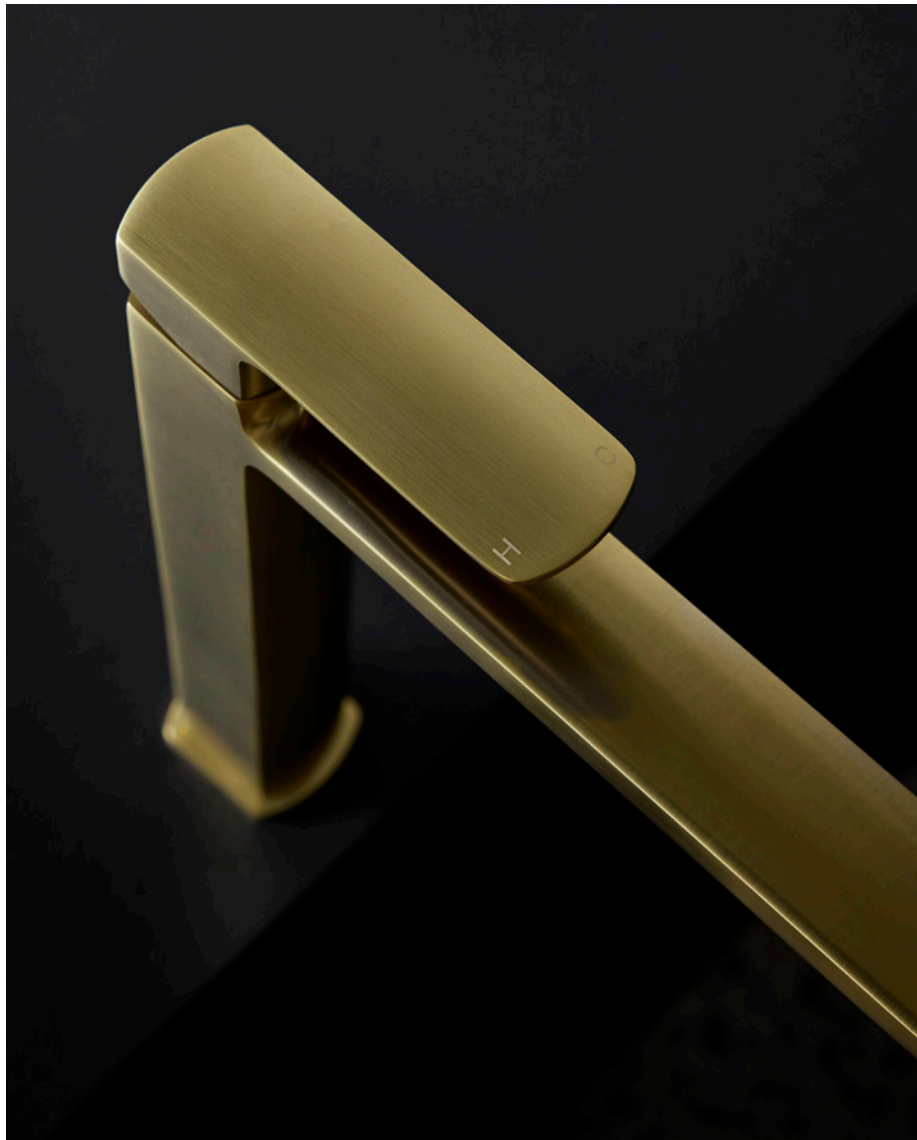

# ION

---

With flat profiling of the lever and spout combined with sleek lines and stylishly good looks, the Ion tapware collection from Elementi is a superior product in both looks and performance.

Ion Extended Height Basin Mixer  
Finish: Brushed Brass

Ion Extended Height Basin Mixer  
Finish: Brushed Brass